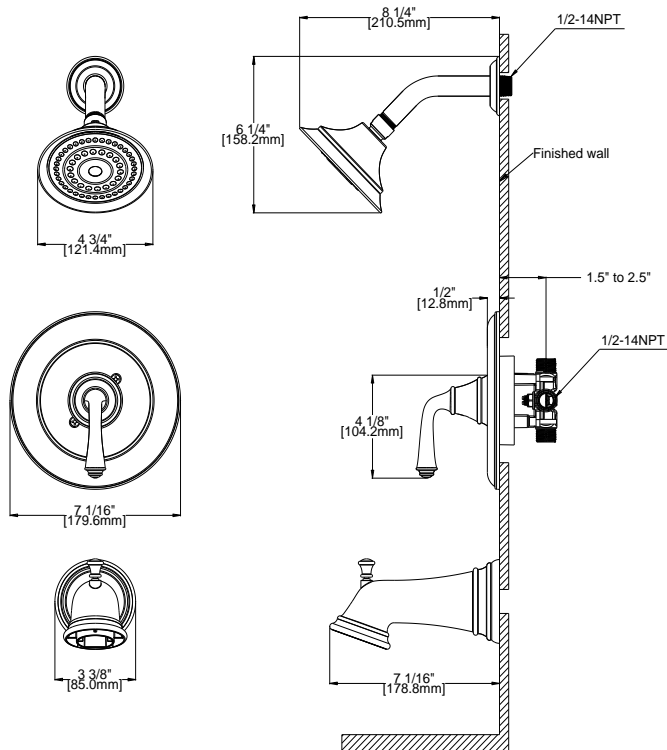

Dimensions

Warranty & Compliances

Warranty	Lifetime Limited Warranty, Lifetime Limited Finish Warranty
IAPMO/UPC	CUPC compliant
ASME	ASME A112.18.1-2012/CSA B1255.1-12
ADA	Compliant
WaterSense®	Compliance with EPA WaterSense

Order Codes & Finishes/Colors

Brushed Nickel (US15)		
Polished Chrome		
Oil Rubbed Bronze	524652	with spout
Oil Rubbed Bronze	524694	w/o spout

Type: Job: Order Code: Approvals: