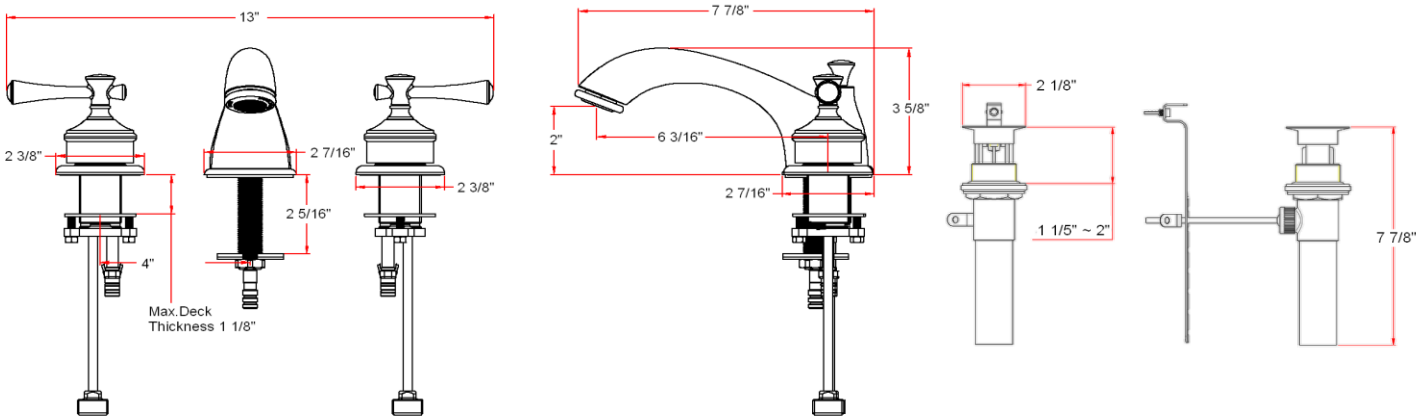

# Ironwood Wide Spread Lavatory Faucet

## Specifications

<b>Flow Rate (GPM)</b>	1.4 GPM @ 60 psi
<b>Material Content</b>	AB1953 platform hybrid body with zinc handle
<b>Pop-Up Drain</b>	Brass pop-up
<b>Spout Reach</b>	6-3/16"
<b>Cartridge</b>	Ceramic disc
<b>Lever Handle Operation</b>	(1/4) quarter turn stop
<b>Installation Type</b>	3-hole, 8" center mount

## Dimensions