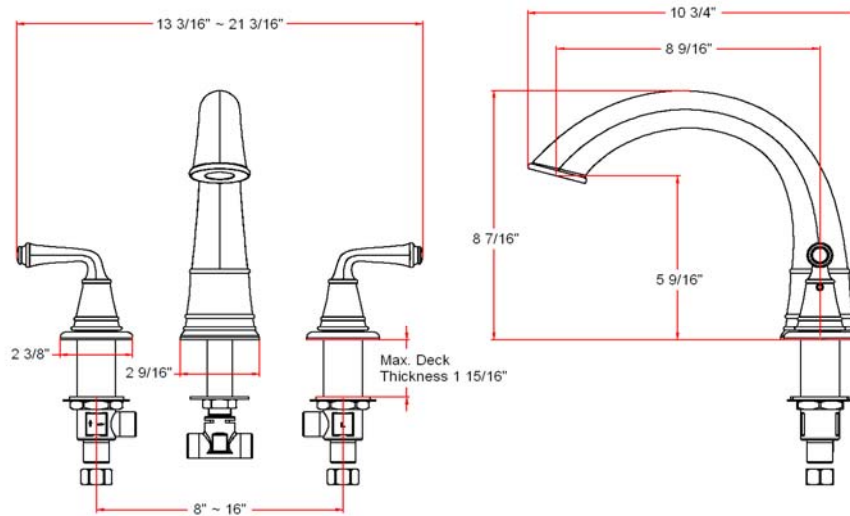

Warranty & Compliances

Warranty	Lifetime Limited Warranty
IAPMO/UPC	UPC & cUPC Compliant
ASME	ASME A112.18.1-05
ANSI	Compliant
ADA	Compliant
NSF	Compliant

Order Codes & Finishes/Colors

Polished Chrome (US26)	524595	
Oil Rubbed Bronze (US10B)	524611	

Type:

Job:

Order Code:

Approvals:

Design House reserves the right to make changes in materials, specifications & models at any time. Design House also reserves the right to discontinue product without notice or obligation.