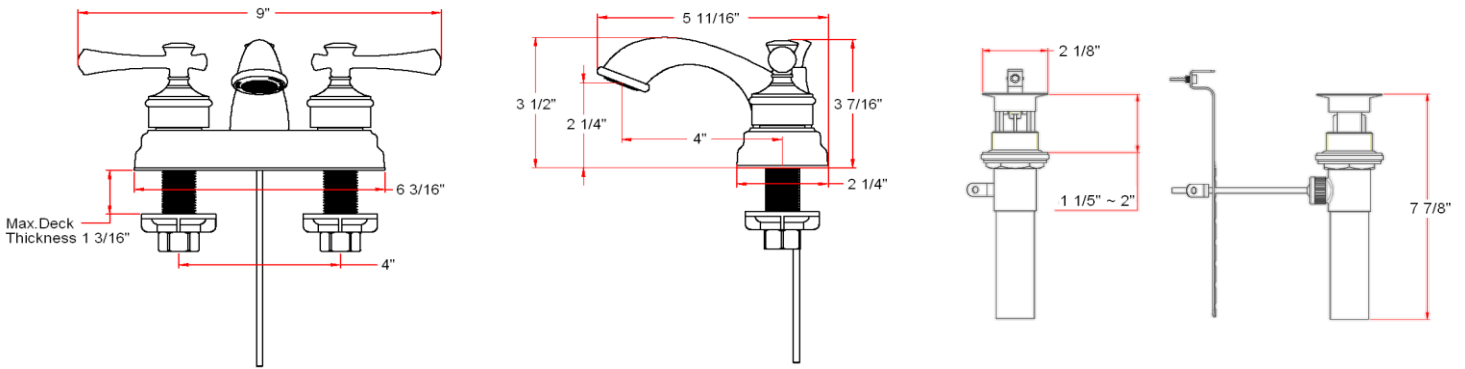

Dimensions

Warranty & Compliances

Warranty	Lifetime Limited Warranty
IAPMO/UPC	UPC & cUPC Compliant
ASME	ASME A112.18.1-05
ANSI	Compliant
ADA	Compliant
NSF	Compliant
Lead Free	Fed. P.L. 111-380 (1/2014)
Watersense	Compliant

Order Codes & Finishes/Colors

Satin Nickel (US15)	524546
Brushed Bronze	524561

Type:

Job:

Order Code:

Approvals:

Design House reserves the right to make changes in materials, specifications & models at any time. Design House also reserves the right to discontinue product without notice or obligation.