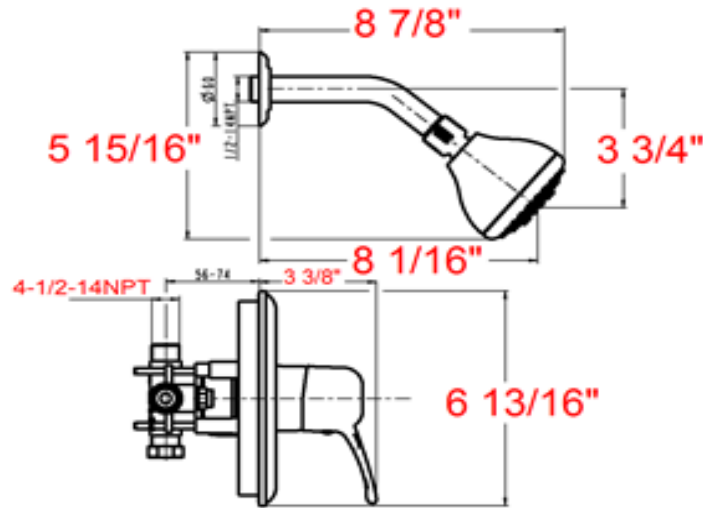

Dimensions

Warranty & Compliances

Warranty	Lifetime Limited Warranty, Lifetime Limited Finish Warranty
IAPMO/UPC	CUPC compliant
ASME	ASME A112.18.1/ CSA B125.1
ADA	Compliant

Order Codes & Finishes/Colors

Oil Rubbed Bronze (US10B)	523563	
Satin Nickel (US15)	523555	
Polished Chrome	523571	

Type:

Job:

Order Code:

Approvals:

Design House reserves the right to make changes in materials, specifications & models at any time. Design House also reserves the right to discontinue product without notice or obligation.