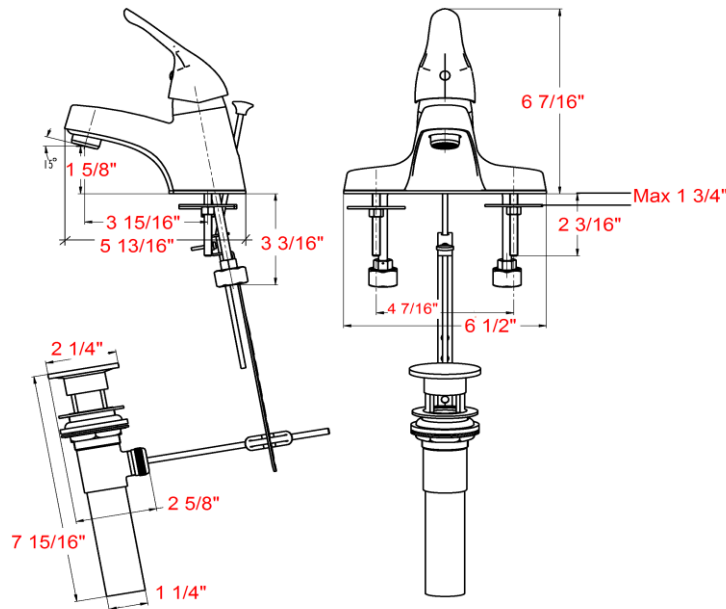

# Middleton 4" Single Handle Lavatory Faucet

## Specifications

<b>Handle</b>	Zinc handle, 1/4 quarter turn stop
<b>Body</b>	Zinc
<b>Cartridge</b>	Ball cartridge
<b>Popup</b>	Brass popup included
<b>Waterway</b>	Brass
<b>Max Waterflow</b>	1.5 GPM@ 60 PSI
<b>Spout Reach</b>	3 15/16"
<b>Spout Height</b>	1 5/8"
<b>Mouting Holes</b>	3
<b>Mouting Center</b>	4"
<b>Max Deck Thickness</b>	1 3/4"

## Dimensions

## Order Codes & Finishes/Colors

<b>Oil Rubbed Bronze (US10B)</b>	<b>523415</b>	
<b>Satin Nickel (US15)</b>	<b>523407</b>	
<b>Polished Chrome</b>	<b>523423</b>	

Type:

Job:

Order Code:

Approvals:

Design House reserves the right to make changes in materials, specifications & models at any time. Design House also reserves the right to discontinue product without notice or obligation.