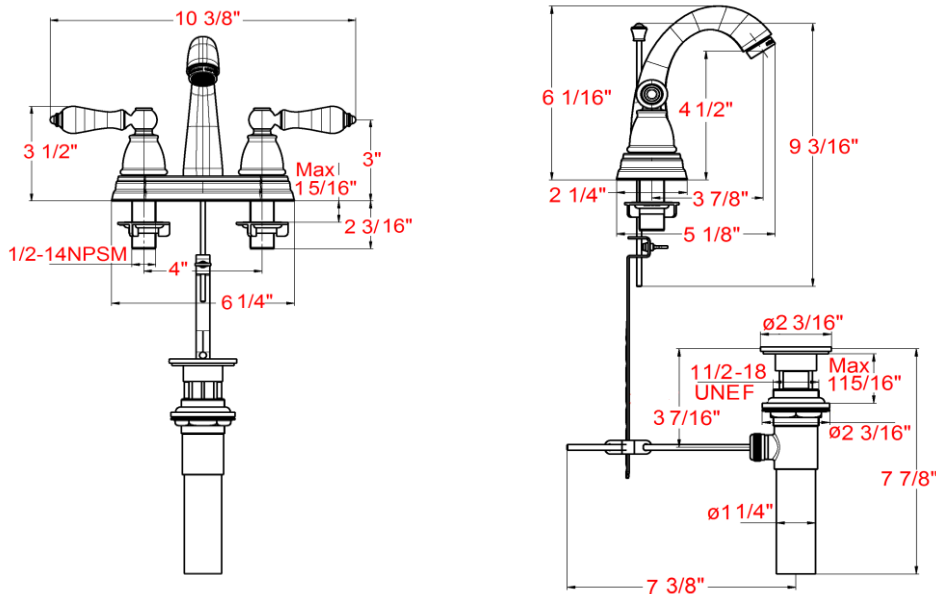

# Hathaway 4" Two Handle Lavatory Faucet

## Specifications

<b>Handle</b>	Zinc handle, 1/4 quarter turn stop
<b>Spout</b>	Brass
<b>Cartridge</b>	Ceramic cartridge
<b>Popup</b>	Metal popup
<b>Waterway</b>	Brass
<b>Max Waterflow</b>	1.5 GPM@ 60 PSI
<b>Spout Reach</b>	4 1/2"
<b>Spout Height</b>	3 7/8"
<b>Mouting Holes</b>	3
<b>Mouting Center</b>	4"
<b>Max Deck Thickness</b>	1 5/16"

## Dimensions