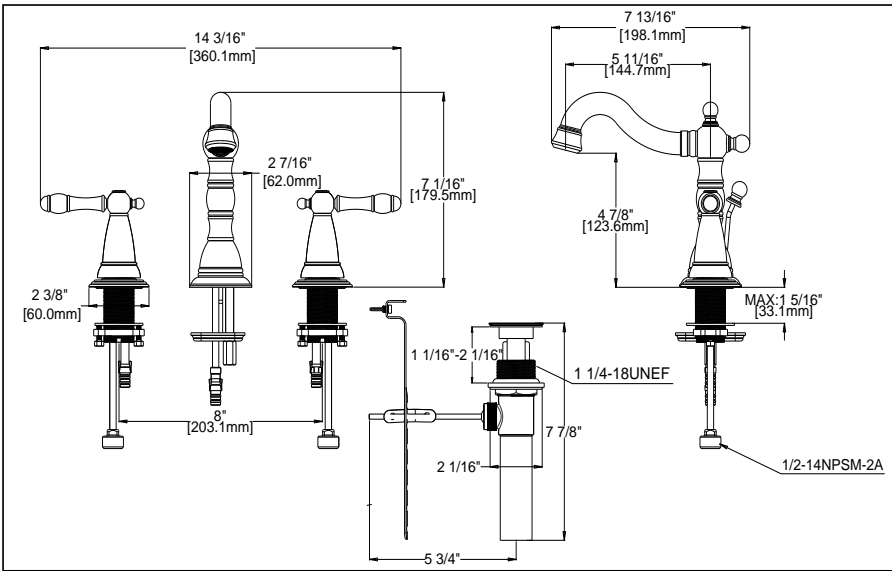

## Specifications

|                           |                         |
|---------------------------|-------------------------|
| <b>Handle</b>             | Zinc handle             |
| <b>Spout</b>              | Brass                   |
| <b>Cartridge</b>          | Ceramic disc Cartridge  |
| <b>Waterway</b>           | Brass                   |
| <b>Max Waterflow</b>      | 1.2GPM@ 60 PSI          |
| <b>Quick connect</b>      | Yes                     |
| <b>Spout Reach</b>        | 5-11/16"                |
| <b>Spout Height</b>       | 4-7/8"                  |
| <b>Mouting Holes</b>      | 3-hole, 8" center mount |
| <b>Max Deck Thickness</b> | 1-5/16"                 |
| <b>Popup</b>              | Brass                   |

## Dimensions