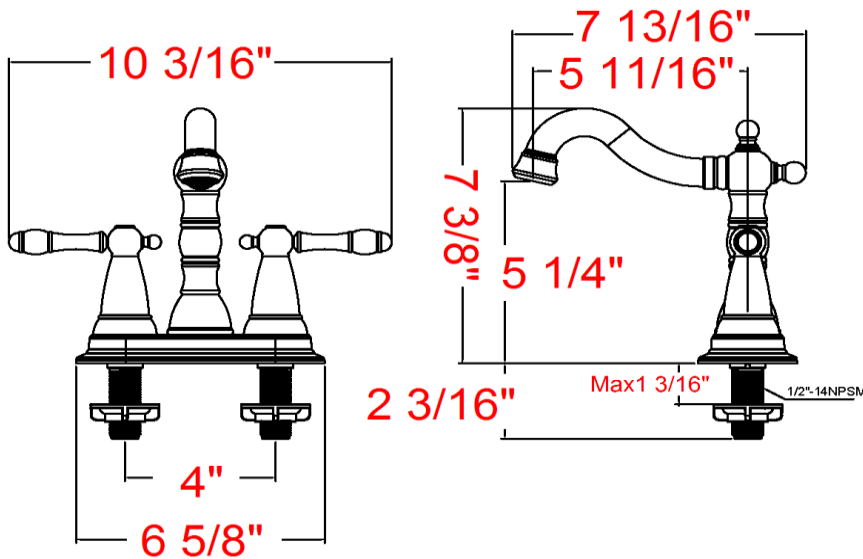

## Specifications

<b>Handle</b>	Zinc handle, 1/4 quarter turn stop
<b>Body</b>	Zinc
<b>Cartridge</b>	Ceramic disc cartridge
<b>Popup</b>	Brass popup included
<b>Waterway</b>	Hybrid Waterway
<b>Max Waterflow</b>	1.5 GPM@ 60 PSI
<b>Spout Reach</b>	5 11/16"
<b>Spout Height</b>	5 1/4"
<b>Mouting Holes</b>	3 Holes
<b>Mouting Center</b>	4"
<b>Max Deck Thickness</b>	1 3/16"

## Dimensions