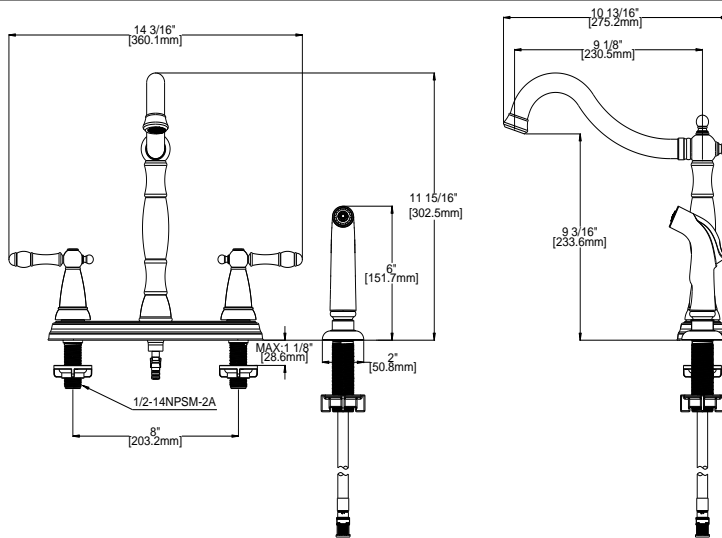

## Specifications

<b>Handle</b>	Zinc handle
<b>Spout</b>	Brass
<b>Cartridge</b>	Ceramic disc cartridge
<b>Waterway</b>	Brass
<b>Quick Connect</b>	Yes
<b>Max Waterflow</b>	1.8GPM@ 60 PSI
<b>Spout Reach</b>	9-1/8"
<b>Spout Height</b>	9-3/16"
<b>Mouting Holes</b>	3-4 holes
<b>Max Deck Thickness</b>	1- 1/8"
<b>Sprayer</b>	External ABS side sprayer

## Dimensions

## Order Codes & Finishes/Colors

<b>Brushed Nickel (US15)</b>	523241
<b>Polished Chrome</b>	
<b>Oil Rubbed Bronze</b>	523233

<b>Type:</b> <b>Job:</b> <b>Order Code:</b> <b>Approvals:</b>
------------------------------------------------------------------------