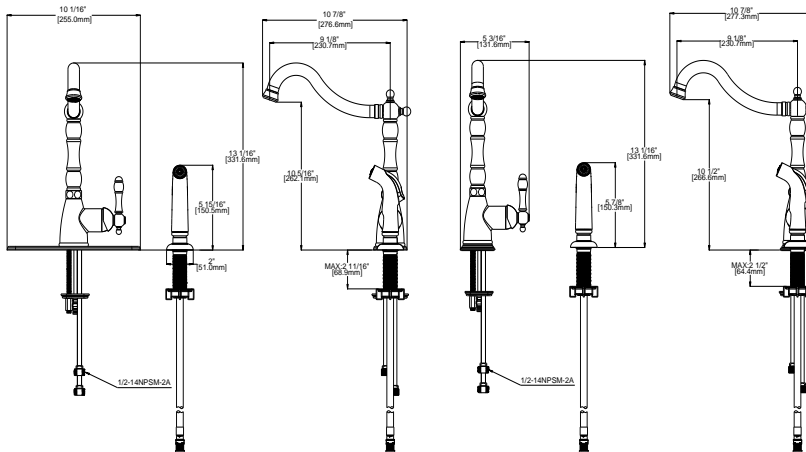

## Specifications

<b>Handle</b>	Zinc handle
<b>Spout</b>	Brass
<b>Cartridge</b>	Ceramic disc cartridge
<b>Waterway</b>	Brass
<b>Quick Connect</b>	Yes
<b>Max Waterflow</b>	1.8GPM@ 60 PSI
<b>Spout Reach</b>	9-1/8"
<b>Spout Height</b>	10-5/16"
<b>Mouting Holes</b>	1 to 3
<b>Max Deck Thickness</b>	2- 11/16"
<b>Sprayer</b>	External ABS side sprayer

## Dimensions

## Order Codes & Finishes/Colors

<b>Brushed Nickel (US15)</b>	523225
<b>Polished Chrome</b>	
<b>Oil Rubbed Bronze</b>	523217

<b>Type:</b>
<b>Job:</b>
<b>Order Code:</b>
<b>Approvals:</b>