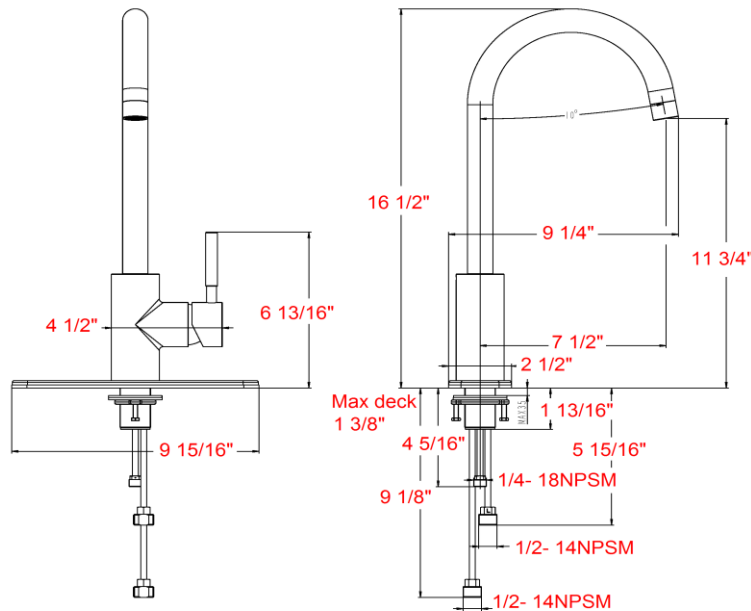

Dimensions

Warranty & Compliances

Warranty	Lifetime Limited Warranty, Lifetime Limited Finish Warranty
IAPMO/UPC	CUPC compliant
ASME	ASME A112.18.1/ CSA B125.1
NSF/ANSI	NSF/ANSI 61
Lead Free	Fed. Public Law 111-380 (1/2014)
ADA	Compliant

Order Codes & Finishes/Colors

Oil Rubbed Bronze (US10B)	523191	
Satin Nickel (US15)	523183	

Type:

Job:

Order Code:

Approvals:

Design House reserves the right to make changes in materials, specifications & models at any time. Design House also reserves the right to discontinue product without notice or obligation.