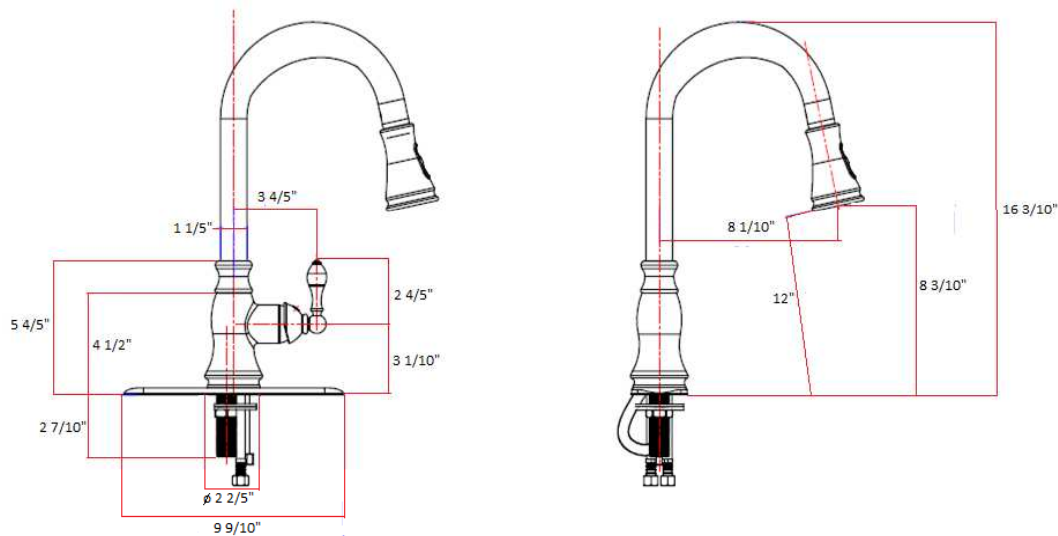

Dimensions

Warranty & Compliances

Warranty	Lifetime Limited Warranty
IAPMO	UPC & cUPC Compliant
ASME	ASME A112. 18. 1-05
ANSI	Compliant
ADA	Compliant
NSF	Compliant
AB-1953	Compliant

Order Codes & Finishes/Colors

Satin Nickel	522995	
Polished Chrome	523001	
Oil Rubbed Bronze	522839	

Type:

Job:

Order Code:

Approvals: