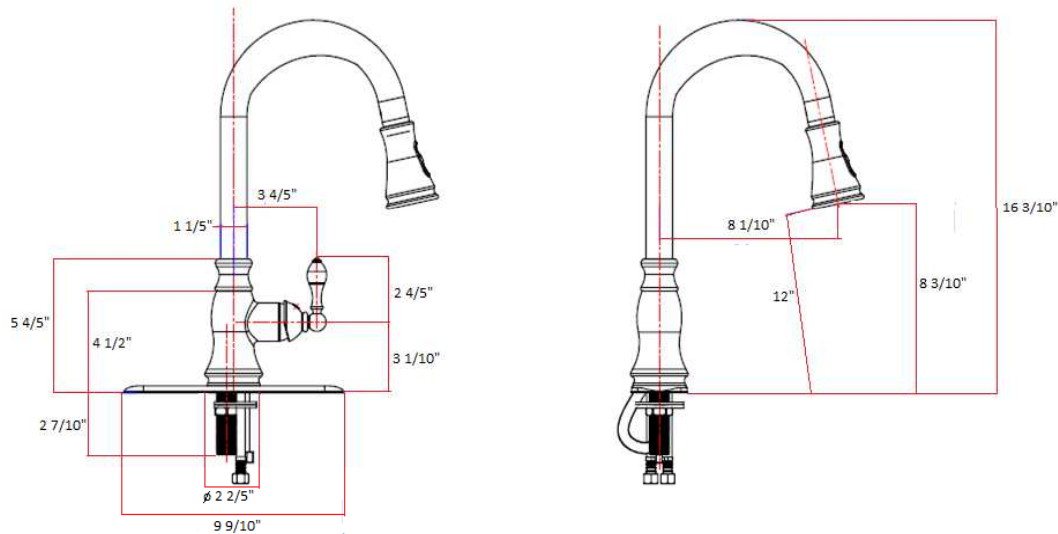

Dimensions

Warranty & Compliances

Warranty	Lifetime Limited Warranty
IAPMO	UPC & cUPC Compliant
ASME	ASME A112. 18. 1-05
ANSI	Compliant
ADA	Compliant
NSF	Compliant
AB-1953	Compliant

Order Codes & Finishes/Colors

Satin Nickel	522995	
Polished Chrome	523001	
Oil Rubbed Bronze	522839	

Type:

Job:

Order Code:

Approvals: