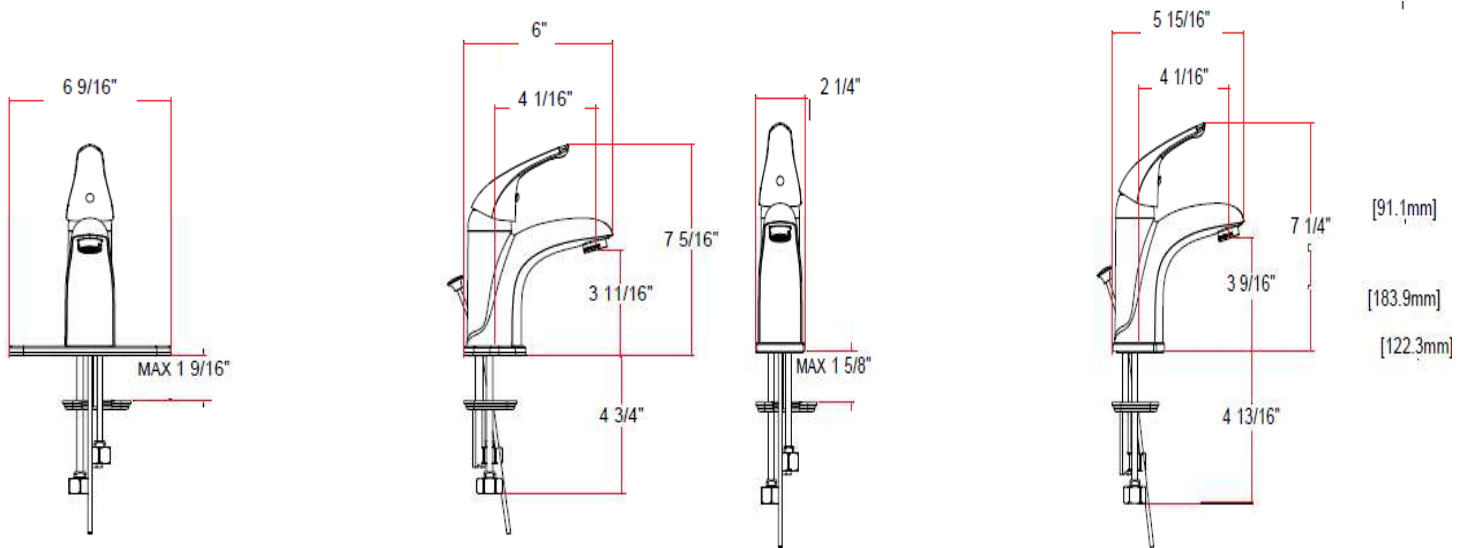

## Specifications

<b>Flow Rate (GPM)</b>	1.5 GPM @ 60 psi
<b>Material Content</b>	AB 1953 hybrid body with zinc handle, removable deck plate
<b>Pop-Up drain</b>	Brass pop-up
<b>Spout Reach</b>	4-1/16"
<b>Cartridge</b>	Washerless
<b>Lever handle operation</b>	(1/4) quarter turn stop
<b>Installation type</b>	1 Hole

## Dimensions