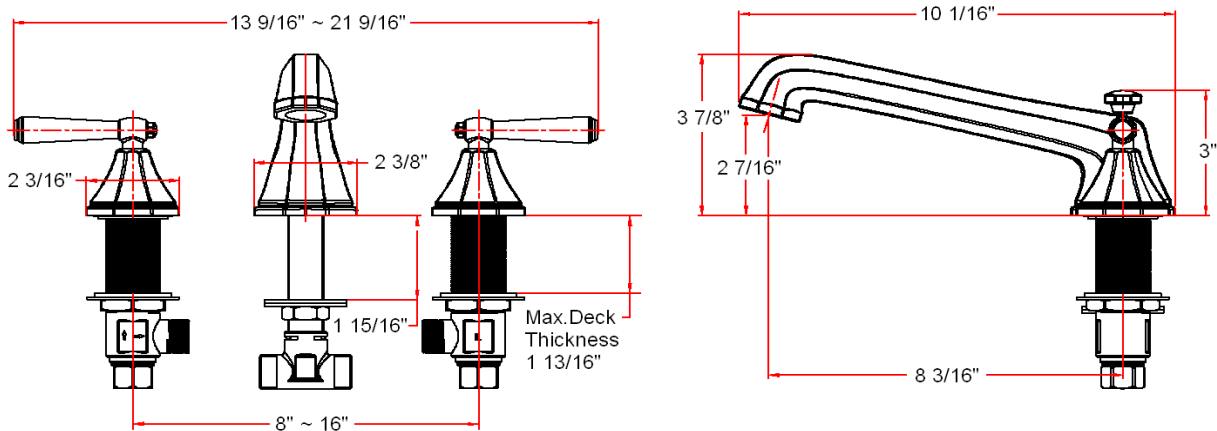

Barcelona Roman Tub Faucet

Specifications

Flow Rate (GPM)	9.3 GPM @ 20 psi
Material Content	Brass body with zinc handle
Spout dimensions	8-3/16"
Cartridge	Ceramic disk
Hand held sprayer	Not included
Lever handle operation	1/4 quarter turn stop

Dimensions

Warranty & Compliances

Warranty	Lifetime Limited Warranty
IAPMO/UPC	UPC & cUPC Compliant
ASME	ASME A112.18.1-05
ANSI	Compliant
ADA	Compliant
NSF	Compliant

Order Codes & Finishes/Colors

Satin Nickel (US15)	522755	
Brushed Bronze	522763	