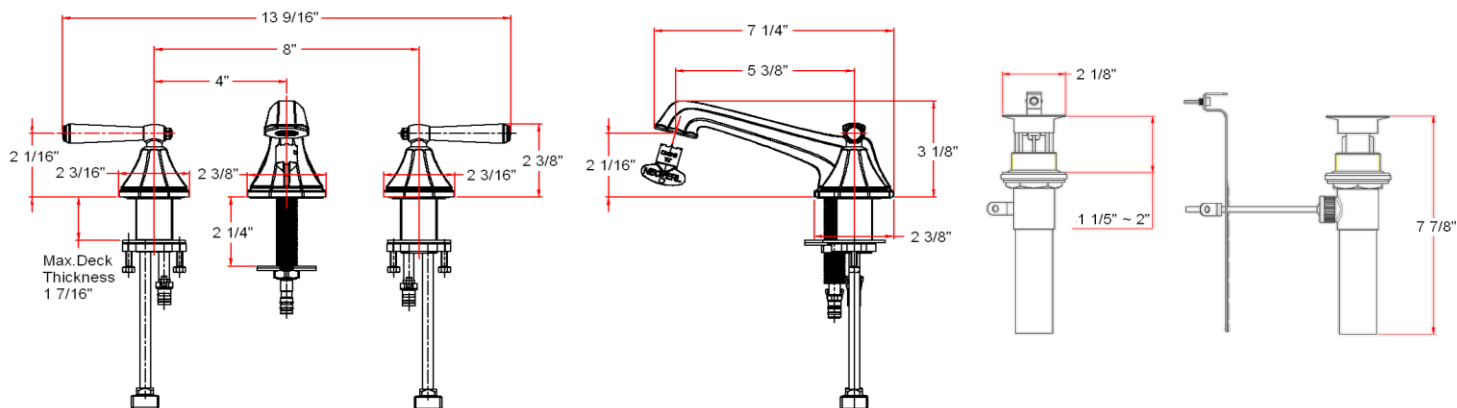

Dimensions

Warranty & Compliances

Warranty	Lifetime Limited Warranty
IAPMO/UPC	UPC & cUPC Compliant
ASME	ASME A112.18.1-05
ANSI	Compliant
ADA	Compliant
NSF	Compliant
Lead Free	Fed. P.L. 111-380 (1/2014)
Watersense	Compliant

Order Codes & Finishes/Colors

Satin Nickel (US15)	522730
Brushed Bronze	522748

Type:

Job:

Order Code:

Approvals:

Design House reserves the right to make changes in materials, specifications & models at any time. Design House also reserves the right to discontinue product without notice or obligation.