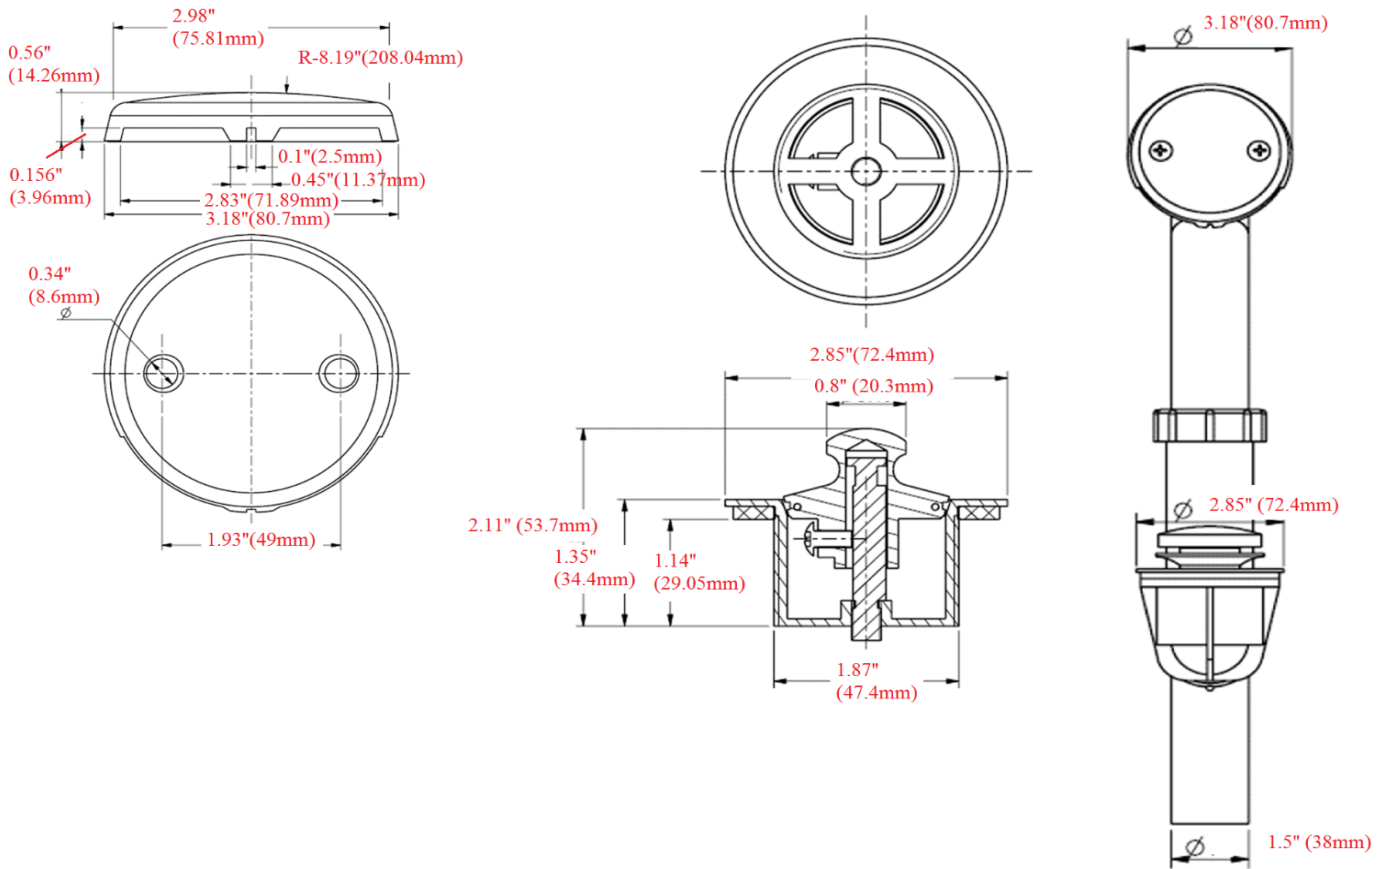

# Lift & Turn Bath Drain

## Specifications

Brass Lift & turn hardware  
Twist down to seal water  
1-1/2" connection, fit for 2" drain

## Dimensions