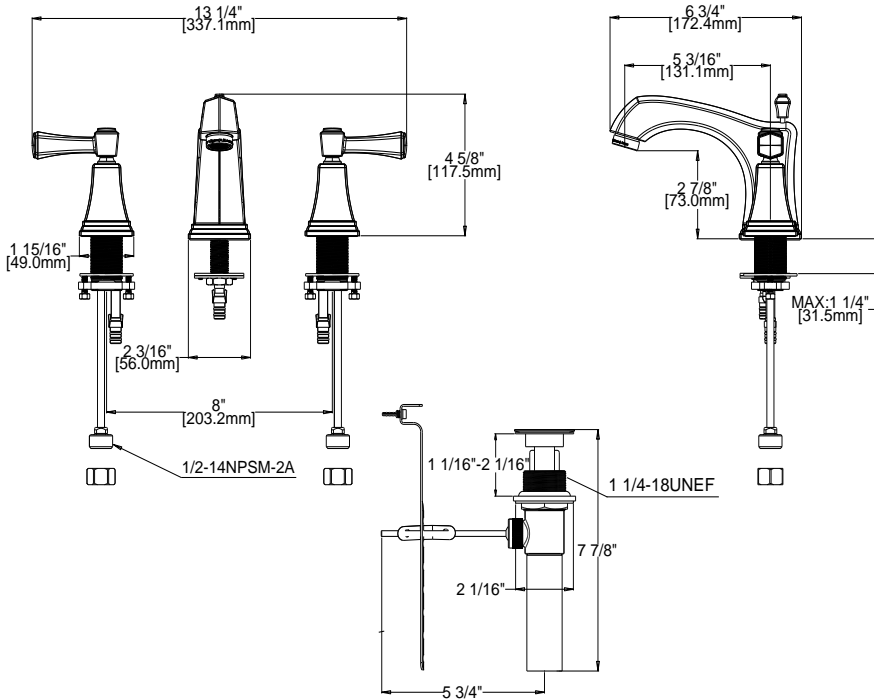

# Torino Two Handle Wide Spread Lavatory Faucet

## Specifications

<b>Handle</b>	Zinc handle
<b>Spout</b>	Brass
<b>Cartridge</b>	Ceramic disc Cartridge
<b>Waterway</b>	Brass
<b>Max Waterflow</b>	1.2GPM@ 60 PSI
<b>Quick connect</b>	Yes
<b>Spout Reach</b>	5-3/16"
<b>Spout Height</b>	2-7/8"
<b>Mouting Holes</b>	3-hole, 8" center mount
<b>Max Deck Thickness</b>	1-1/4"
<b>Popup</b>	Brass

## Dimensions

## Order Codes & Finishes/Colors

<b>Brushed Nickel (US15)</b>	<b>522052</b>	
<b>Polished Chrome</b>		
<b>Oil Rubbed Bronze</b>		
<b>Brushed Bronze</b>	<b>522060</b>	

**Type:**  
**Job:**  
**Order Code:**  
**Approvals:**