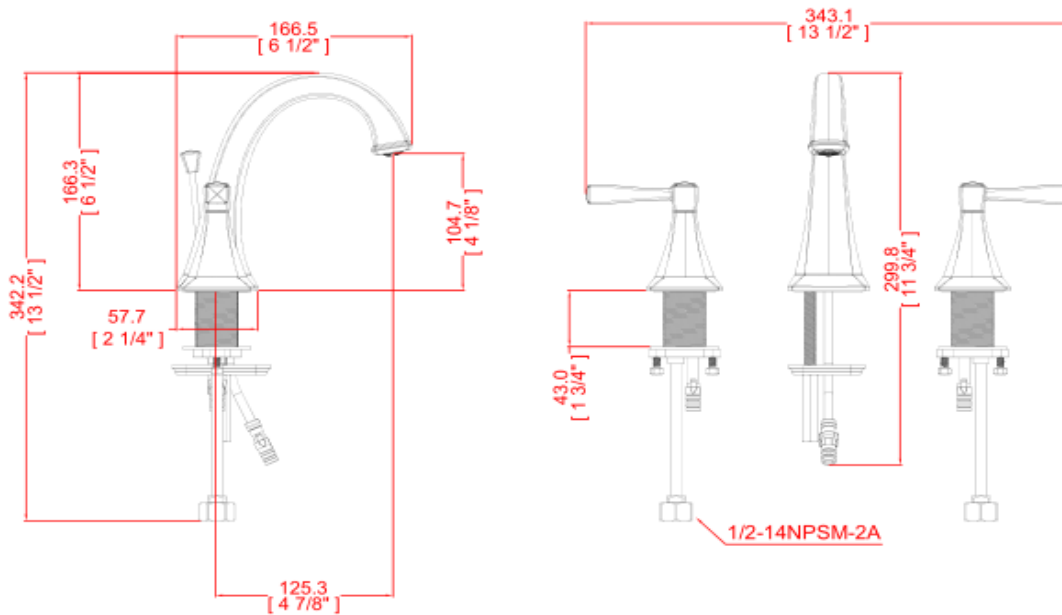

# Perth Widespread Lavatory Faucet

## Specifications

<b>Handle</b>	Zinc handle, 1/4 quarter turn stop
<b>Spout</b>	Brass
<b>Cartridge</b>	Ceramic disc Cartridge
<b>Waterway</b>	Hybrid
<b>Escutcheon</b>	Metal
<b>Max Waterflow</b>	1.5GPM@ 60 PSI
<b>Spout Reach</b>	4 7/8"
<b>Spout Height</b>	4 1/8"
<b>Mouting Holes</b>	4
<b>Max Deck Thickness</b>	1 3/4"
<b>Pop up</b>	Metal

## Dimensions