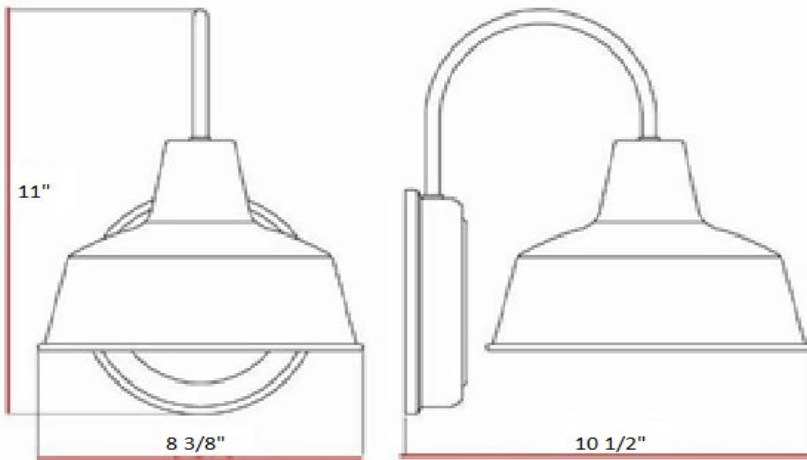

Dimensions

Warranty & Compliances

Warranty	10 Year Limited Warranty
UL	UL/cUL; Suitable for wet locations
ADA	N/A
EnergyStar	N/A

Companion Fixtures

Mason Wall Mount Dark Sky	
Oil Rubbed Bronze	519504
Galvanized	520965
Red	520559

Type: Job: Order Code: Approvals:

Design House reserves the right to make changes in materials, specifications & models at any time. Design House also reserves the right to discontinue product without notice or obligation.