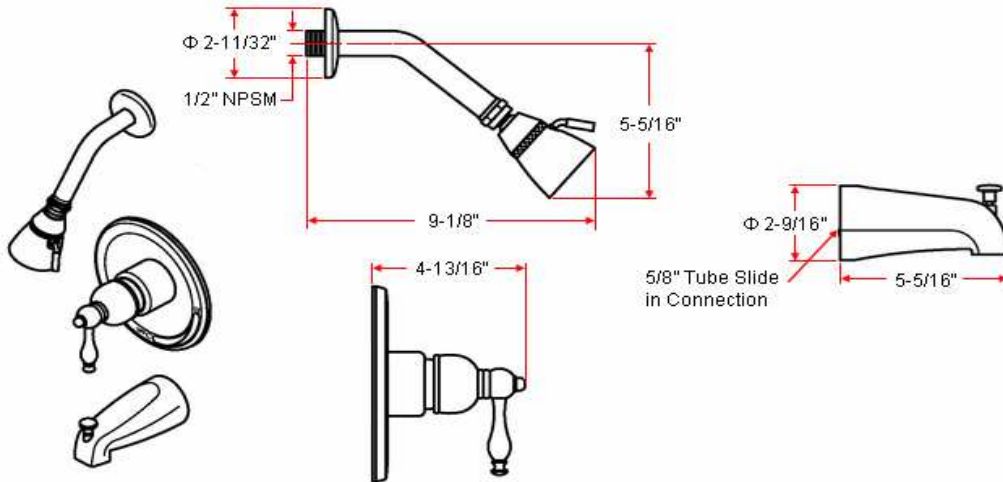

SARATOGA Shower Trims

Specifications

Components	Shower head assembly, handle, trim and tub spout
Lever Handle Operation	(1/4) quarter turn stop
Spout	Pull-up diverter spout
Showerhead	Lever controls water flow from high to low

Dimensions

Warranty & Compliances

Warranty Lifetime Limited Warranty

Order Codes & Finishes/Colors

Satin Nickel (US15)	520825
Oil Rubbed Bronze (US10B)	520833

Type: Job: Order Code: Approvals:

Design House reserves the right to make changes in materials, specifications & models at any time. Design House also reserves the right to discontinue product without notice or obligation.