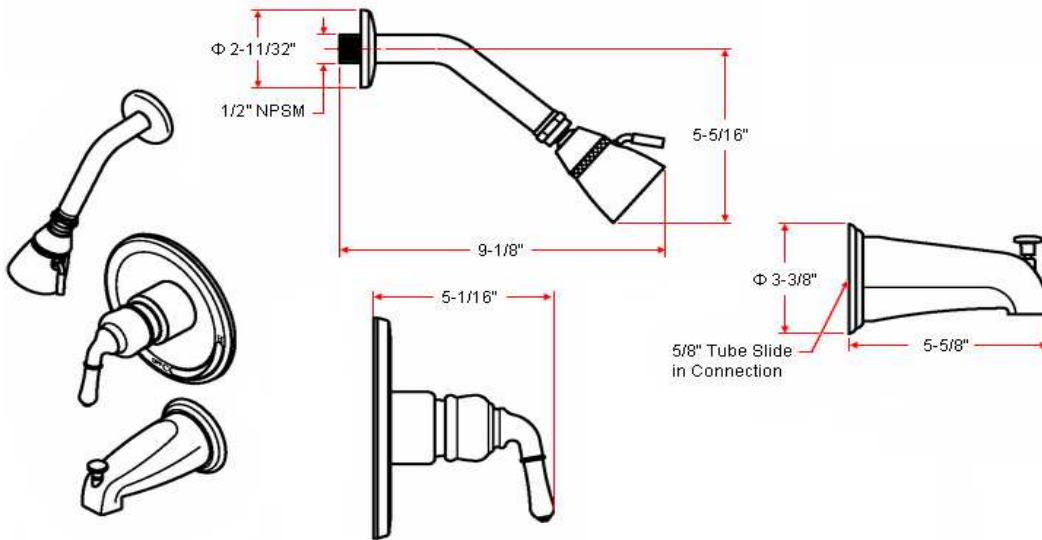

LANGDON Shower Trims

Specifications

Components	Shower head assembly, handle, trim and tub spout
Lever Handle Operation	(1/4) quarter turn stop
Spout	Pull-up diverter spout
Showerhead	Lever controls water flow from high to low

Dimensions

Warranty & Compliances

Warranty	Lifetime Limited Warranty
ADA	Complaint

Order Codes & Finishes/Colors

Satin Nickel (US15)	520809
Oil Rubbed Bronze (US10B)	520817

<p>Type:</p> <p>Job:</p> <p>Order Code:</p> <p>Approvals:</p>