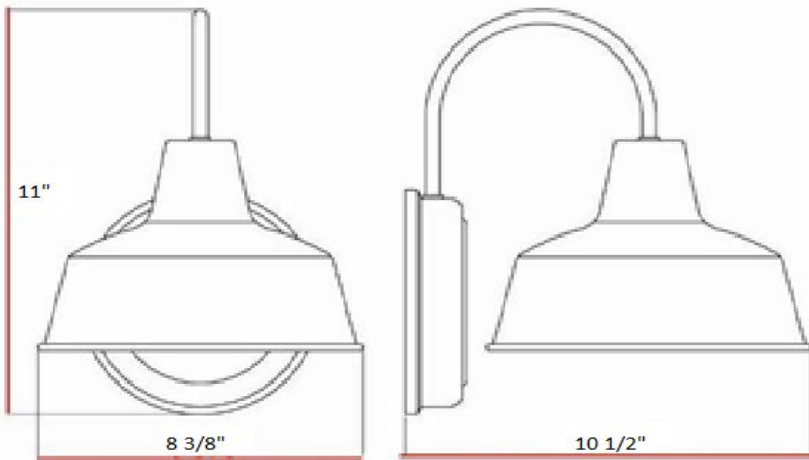

## Specifications

<b>Material Construction:</b>	Formed Steel
<b>Lens:</b>	White Painted Inside of the Shade
<b>Lamp Type &amp; Wattage:</b>	Uses 1 60W Medium Based Incandescent Bulb
<b>Mounting:</b>	Wall Mounted
<b>Finish:</b>	Red Finish
<b>Voltage:</b>	120V
<b>Weight:</b>	1.36 lbs.

## Dimensions