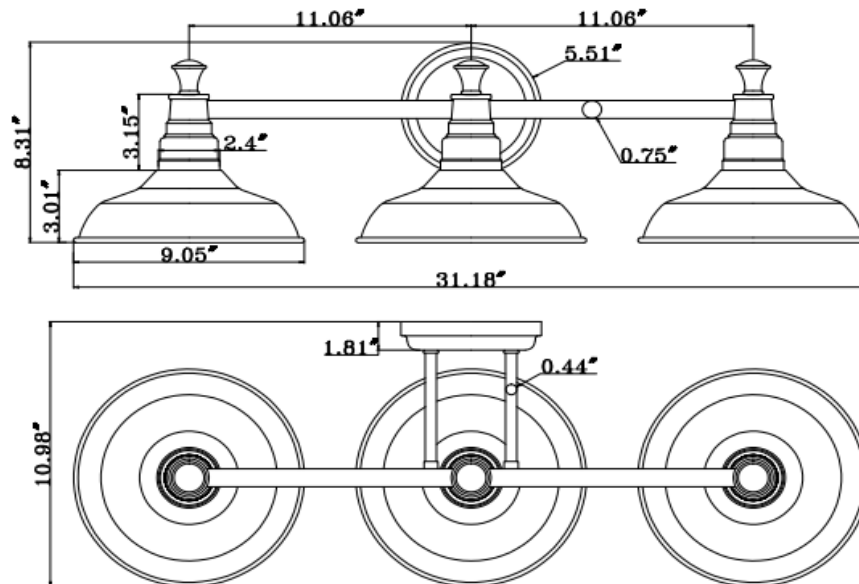

KIMBALL 3LT Vanity Light

Specifications

Material Construction:	Formed Steel
Lens:	Metal shade
Lens Dimensions:	6 1/8" H x 9" Dia (each)
Lamp Type & Wattage:	Three 60W, medium base incandescent lamps (or equivalent)
Mounting:	Wall mounted
Finish:	Galvanized finish
Voltage:	120V
Weight:	4.4 lbs
Companion Fixtures:	Wall mounts, vanity, pendants, semi flush mounts

Dimensions

Warranty & Compliances

Warranty	10 Year Limited Warranty
UL	ETL/cETL listed, suitable for damp locations
ADA	N/A
EnergyStar	N/A

Companion Fixtures

KIMBALL 3LT Vanity Galvanized	520312
KIMBALL 3LT Vanity Textured Coffee Bronze	520320