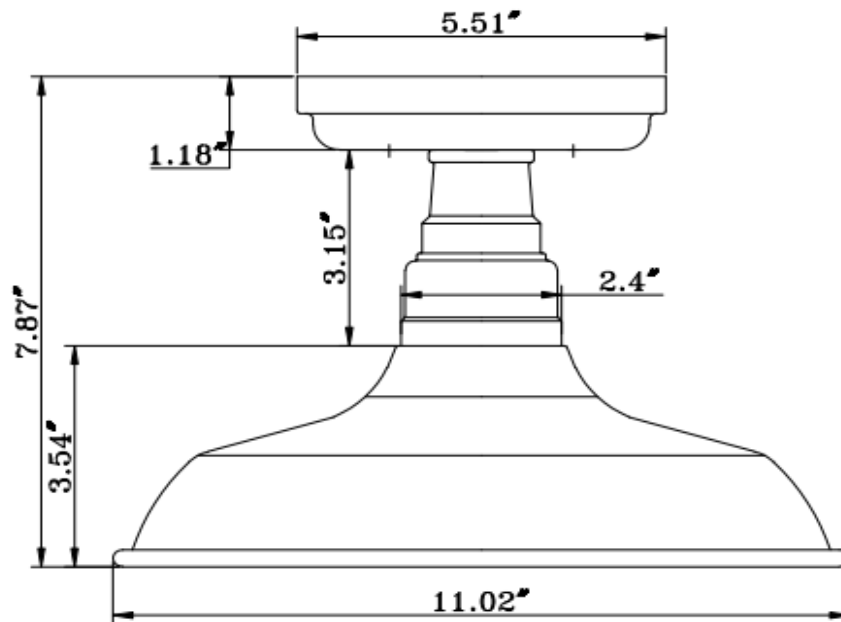

KIMBALL 1LT Semi Flush Mount

Specifications

Material Construction:	Formed Steel
Lens:	Metal shade
Lens Dimensions:	6 3/4" H x 11" Dia
Lamp Type & Wattage:	One 60W, medium base incandescent lamps (or equivalent)
Mounting:	Ceiling mounted
Finish:	Galvanized finish
Voltage:	120V
Weight:	1.1 lbs
Companion Fixtures:	Wall mounts, vanity lights, pendants, semi flush mounts

Dimensions

Warranty & Compliances

Warranty	10 Year Limited Warranty
UL	ETL/cETL listed, suitable for dry locations
ADA	N/A
EnergyStar	N/A

Companion Fixtures

KIMBALL 1LT Semi Flush Mount Galvanized	519876
KIMBALL 1LT Semi Flush Mount Tex. Coffee Bronze	519884