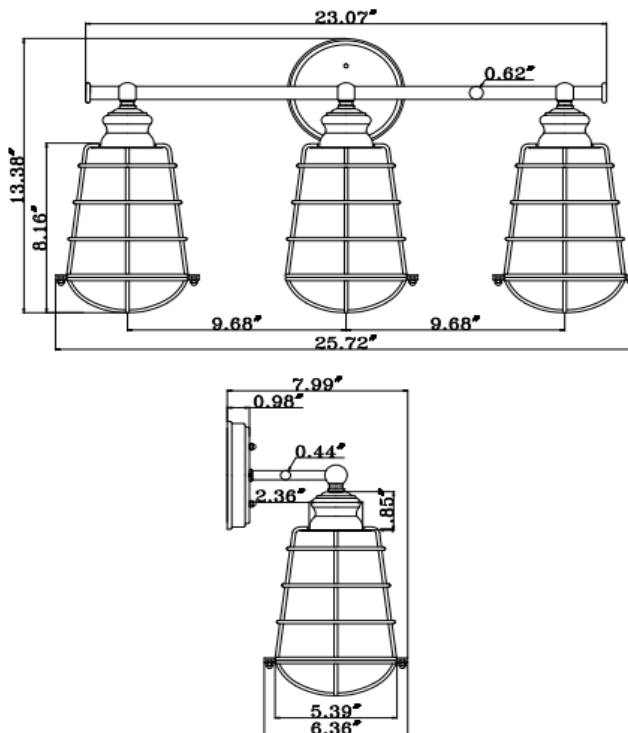

## Specifications

<b>Material Construction:</b>	Formed Steel
<b>Lens:</b>	Metal cage
<b>Lens Dimensions:</b>	8 1/8" H x 6 3/8" Dia (each)
<b>Lamp Type &amp; Wattage:</b>	Three 60W, medium base incandescent lamps or equivalent)
<b>Mounting:</b>	Wall mounted
<b>Finish:</b>	Textured Coffee Bronze finish
<b>Voltage:</b>	120V
<b>Weight:</b>	4.18 lbs
<b>Companion Fixtures:</b>	Wall mounts, pendants, semi flush mounts

## Dimensions