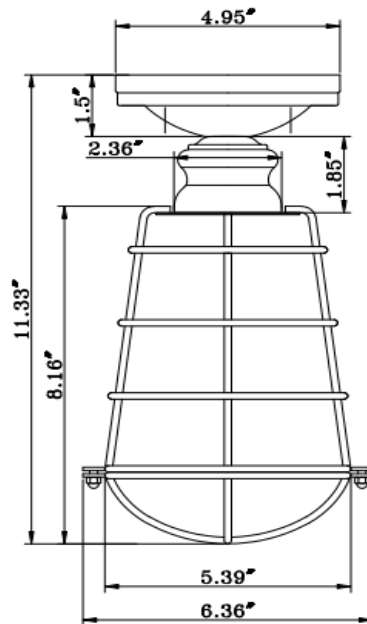

Dimensions

Warranty & Compliances

Warranty	10 Year Limited Warranty
UL	ETL/cETL listed, suitable for dry locations
ADA	N/A
EnergyStar	N/A

Intertek

Companion Fixtures

AJAX 1LT Semi Flush Mount Textured Coffe Bronze	519694
AJAX 1LT Semi Flush Mount Galvanized	519686

Type: Job: Order Code: Approvals:

Design House reserves the right to make changes in materials, specifications & models at any time. Design House also reserves the right to discontinue product without notice or obligation.