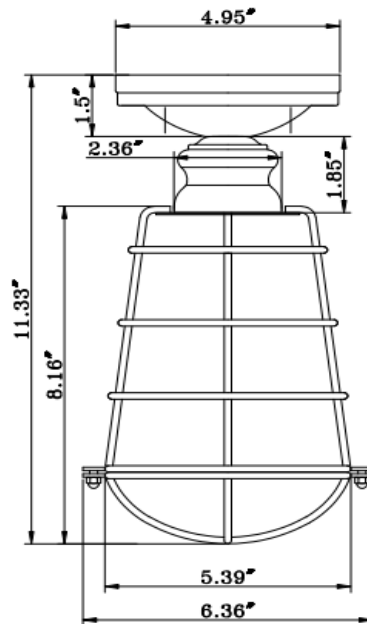

Dimensions

Warranty & Compliances

Warranty	10 Year Limited Warranty
UL	ETL/cETL listed, suitable for dry locations
ADA	N/A
EnergyStar	N/A

Companion Fixtures

AJAX 1LT Semi Flush Mount Galvanized	519686
AJAX 1LT Semi Flush Mount Textured Coffe Bronze	519694

Type: Job: Order Code: Approvals:

Design House reserves the right to make changes in materials, specifications & models at any time. Design House also reserves the right to discontinue product without notice or obligation.