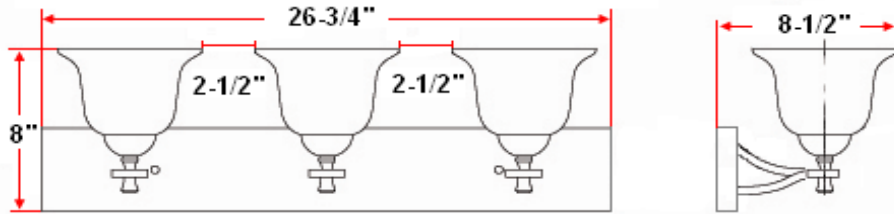

## Specifications

<b>Material Construction:</b>	Formed Steel
<b>Lens:</b>	Snow glass
<b>Lamp Type &amp; Wattage:</b>	Three 60W, medium base incandescent lamps
<b>Mounting:</b>	Wall mounted; Suitable for up/down mounting
<b>Finish:</b>	Statuary Bronze / Brushed Bronze
<b>Voltage:</b>	120V
<b>Weight:</b>	7.81 lbs
<b>Companion Fixtures:</b>	Chandeliers, wall/vanity lights, ceiling mounts, pendants

## Dimensions