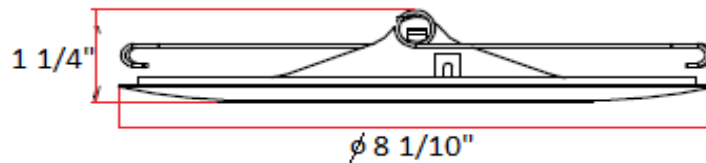

6" Recessed Abalite Glass Trim

Specifications

Material Construction: Formed Steel
Lens: Abalite Glass
Lamp Type & Wattage: 40W A/19
Voltage: 120 V

Dimensions

Warranty & Compliances

Warranty 10 Year Limited Warranty
UL UL/cUL; Suitable for damp and wet locations
ADA N/A
EnergyStar N/A