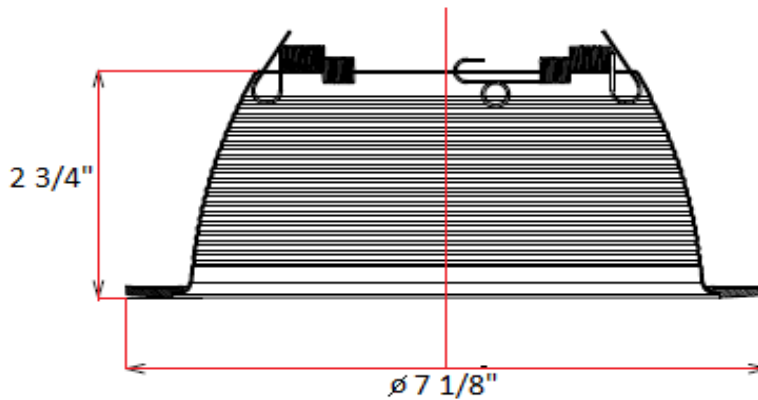

6" Recessed Black Baffle with White Narrow Trim

Specifications

Material Construction:	Formed Steel
Lamp Type & Wattage:	75W R30/PAR30
Voltage:	120 V
Weight:	.337 lbs

Dimensions

Warranty & Compliances

Warranty	10 Year Limited Warranty
UL	UL/cUL
ADA	N/A
EnergyStar	N/A