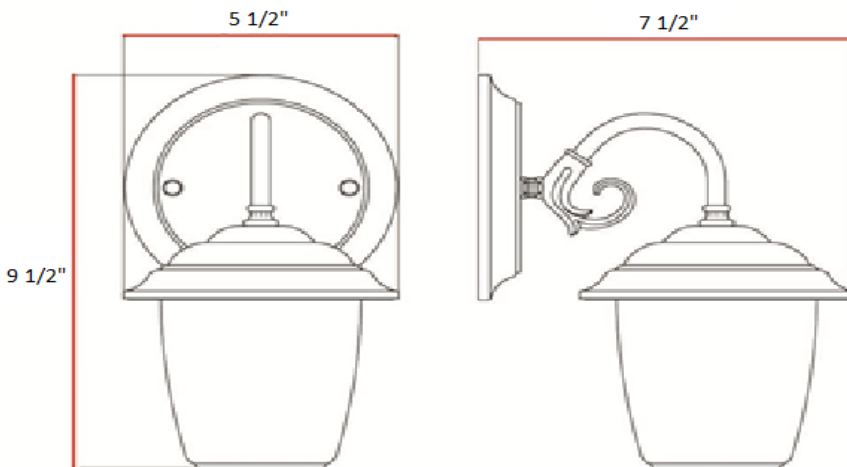

Millbridge Wall Mount ORB

Specifications

Material Construction:	Formed Steel
Lens:	Alabaster Glass
Lamp Type & Wattage:	Uses 1 60W Medium Based Incandescent Bulb
Mounting:	Wall Mounted
Finish:	Oil Rubbed Bronze
Voltage:	120V
Weight:	1.76 lbs.

Dimensions

Warranty & Compliances

Warranty	10 Year Limited Warranty
UL	UL/cUL; Suitable for wet locations
ADA	N/A
EnergyStar	N/A

Order Codes

Millbridge Outdoor Wall Mount
Oil Rubbed Bronze 519488

Type:
Job:
Order Code:
Approvals: