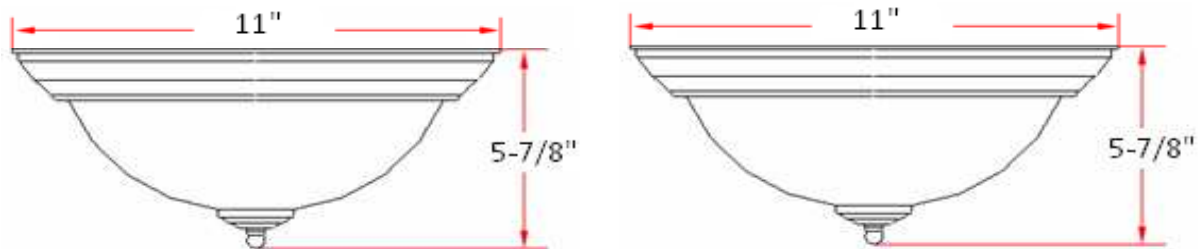

Dimensions

Warranty & Compliances

Warranty	10 Year Limited Warranty
UL	UL/cUL listed; Suitable for dry locations
ADA	N/A
EnergyStar	N/A

Companion Fixtures

2 LT Ceiling Mount (5^{7/8}" x 11")

519249

Type:

Job:

Order Code:

Approvals:

Design House reserves the right to make changes in materials, specifications & models at any time. Design House also reserves the right to discontinue product without notice or obligation.