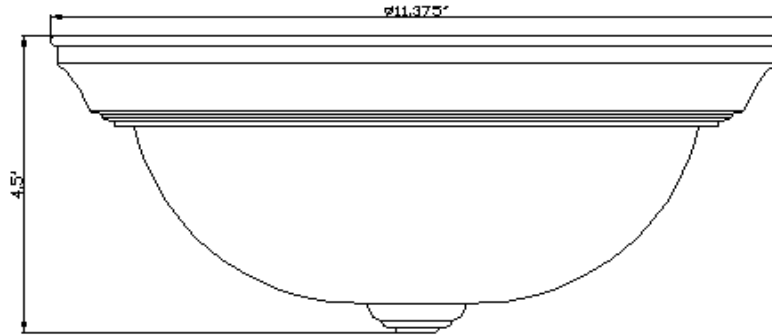

2PK 11" 2LT CEILING MOUNT ORB

Specifications

Material Construction:	Metal Construction / Glass Lens
Lens Material:	GLASS
Lens Description:	Alabaster
Lens Dimensions:	8.625" Dia. X 2.825" H
Lamp Type & Wattage:	2 X 60W (E26) Medium Base Bulbs
Mounting:	Ceiling Mount
Mounting Bracket Type:	Mounting Bar
Finish:	Oil Rubbed Bronze
Voltage:	120V
Fixture Weight:	7.848 Lbs. (3.924 Lbs. X 2)

Dimensions

Warranty & Compliances

Warranty	1 Year Limited Warranty
UL	UL/cUL listed
ADA	n/a
EnergyStar	n/a

Order Code

Description	Order Code
'2PK 11" 2LT CEILING MOUNT ORB	519231

Type:

Job:

Order Code: