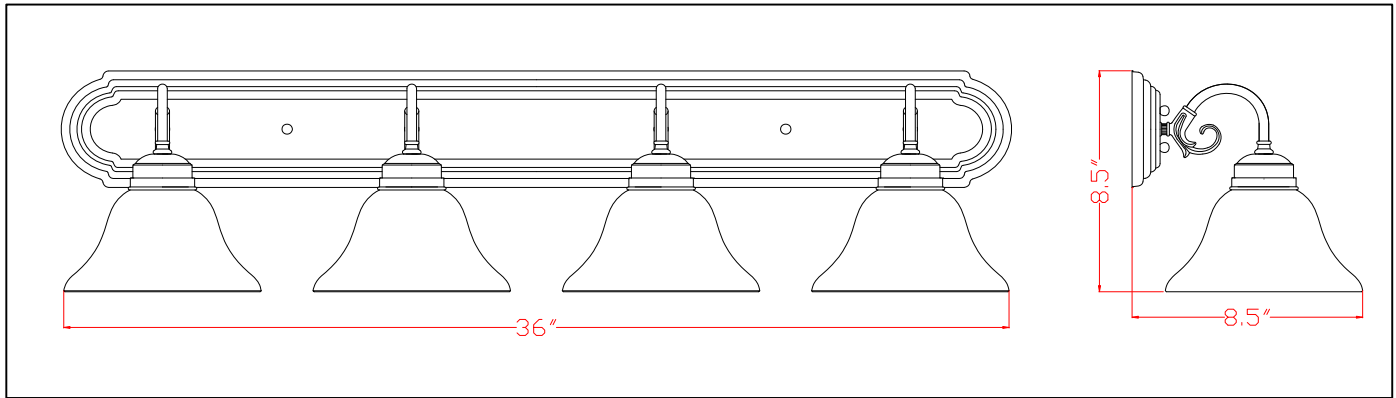

MILLBRIDGE (Satin Nickel) 4 LT Vanity Light

Specifications

Material Construction:	Formed Steel
Lens:	Alabaster glass
Lamp Type & Wattage:	Four 60W, medium base incandescent lamp
Mounting:	Wall mounted; Suitable for up/down mounting
Finish:	Satin Nickel (US15)
Voltage:	120V
Weight:	9.3 lbs
Companion Fixtures:	Chandeliers, wall sconce, wall mounts, pendants & ceiling mounts

Dimensions

Warranty & Compliances

Warranty	10 Year Limited Warranty
UL	UL/cUL listed; Suitable for damp locations
ADA	N/A
EnergyStar	N/A

Companion Fixtures

1 LT Wall Sconce	511584
1 LT Wall Mount	511618
2 LT Wall Mount	511600
1 LT Ceiling Mount (6 ^{3/4} " x 6")	511592
1 LT Ceiling Mount (5" x 7")	511576
2 LT Ceiling Mount (5" x 9 ^{1/2} ")	511568
2 LT Ceiling Mount (7" x 13 ^{1/4} ")	511550
3 LT Chandelier	511543
5 LT Chandelier	511535
3 LT Vanity Light	517383
4 LT Vanity Light	519215
Pendant	511626
Mini Pendant	511634