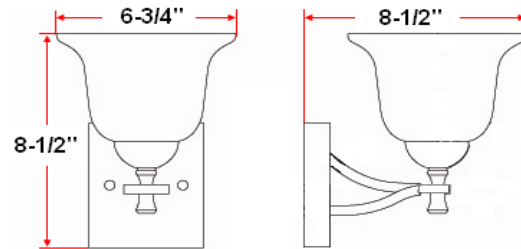

# IRONWOOD 1 LT Wall Mount

## Specifications

<b>Material Construction:</b>	Formed Steel
<b>Lens:</b>	Snow glass
<b>Lamp Type &amp; Wattage:</b>	One 60W, medium base incandescent lamp
<b>Mounting:</b>	Wall mounted; Suitable for up/down mounting
<b>Finish:</b>	Statuary Bronze / Brushed Bronze
<b>Voltage:</b>	120V
<b>Weight:</b>	2.42 lbs
<b>Companion Fixtures:</b>	Chandeliers, wall/vanity lights, ceiling mounts, pendants

## Dimensions