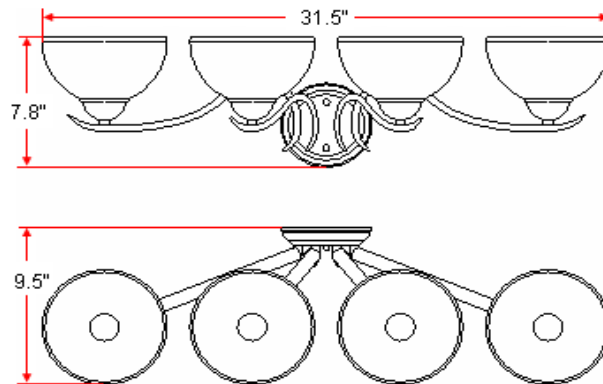

TREVIE 4 LT Vanity Light

Specifications

Material Construction:	Formed Steel
Lens:	Antique Alabaster Glass
Lamp Type & Wattage:	Four 60W, medium base incandescent lamps
Mounting:	Wall mounted; Suitable for up/down mounting
Finish:	Oil Rubbed Bronze (US10B)
Voltage:	120V
Weight:	7.0 lbs
Companion Fixtures:	Chandeliers, wall/vanity lights, ceiling mounts, pendants

Dimensions

Warranty & Compliances

Warranty	10 Year Limited Warranty
UL	UL/cUL; Suitable for damp locations
ADA	N/A
EnergyStar	N/A

Companion Fixtures

4 LT Vanity Light	517474	
1 LT Wall Mount	517441	
2 LT Wall Mount	517458	
3 LT Vanity Light	517466	
2 LT Ceiling Mount	517375	
3 LT Chandelier	517409	
5 LT Chandelier	517490	
Pendant	517391	
Mini Pendant	517516	

Type:

Job:

Order Code:

Approvals:

Design House reserves the right to make changes in materials, specifications & models at any time. Design House also reserves the right to discontinue product without notice or obligation.