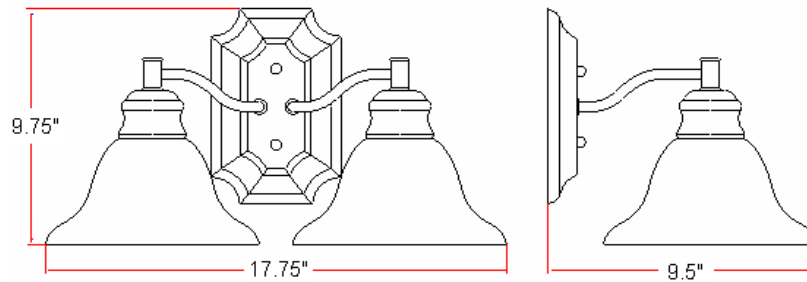

Bristol 2 LT Wall Mount

Specifications

Material Construction:	Formed Steel
Lens:	Alabaster glass
Lamp Type & Wattage:	Two 60W, medium base incandescent lamps
Mounting:	Wall mounted; Suitable for up/down mounting
Finish:	Satin Nickel (US15)
Voltage:	120V
Weight:	3.5 lbs
Companion Fixtures:	Chandeliers, wall mounts, pendants & ceiling mounts

Dimensions

Warranty & Compliances

Warranty	10 Year Limited Warranty
UL	UL/cUL listed; Suitable for damp locations
ADA	N/A
EnergyStar	N/A

Companion Fixtures

2 LT Wall Mount	517086	
1 LT Wall Mount	516666	
3 LT Vanity Light	510263	
4 LT Vanity Light	517128	
2 LT Flush Mount	510297	
3 LT Chandelier	510321	
5 LT Chandelier	510255	
9 LT Chandelier	517136	
Island Light	517110	
Pendant	517102	
Mini Pendant	517094	