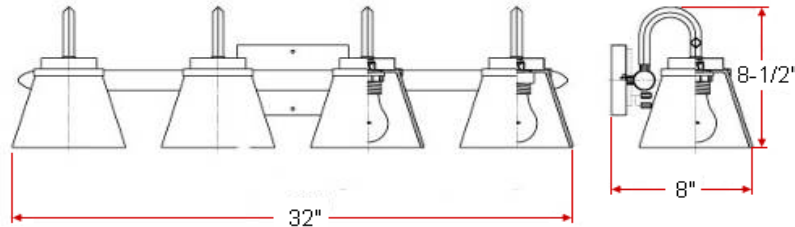

Dimensions

Warranty & Compliances

Warranty	10 Year Limited Warranty
UL	UL/cUL; Suitable for damp locations
ADA	N/A
EnergyStar	N/A

Companion Fixtures

4 LT Vanity Light	516997	
1 LT Wall Mount	516963	
2 LT Wall Mount	516971	
3 LT Vanity Light	516989	
2 LT Ceiling Mount	516955	

Type:

Job:

Order Code:

Approvals:

Design House reserves the right to make changes in materials, specifications & models at any time. Design House also reserves the right to discontinue product without notice or obligation.