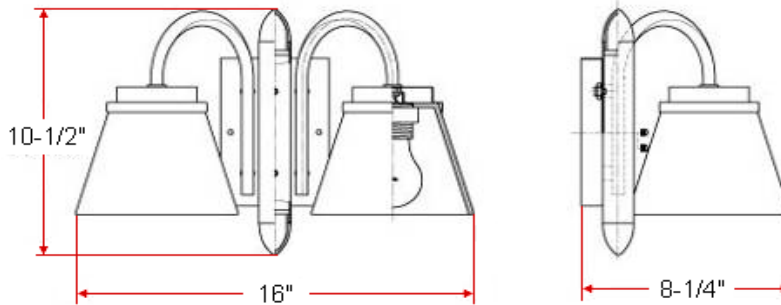

PARAMOUNT 2 LT Wall Mount

Specifications

Material Construction:	Formed Steel
Lens:	Frosted glass
Lamp Type & Wattage:	Two 60W, medium base incandescent lamps
Mounting:	Wall mounted; Suitable for up/down mounting
Finish:	Polished Chrome (US26) / Black
Voltage:	120V
Weight:	5.72 lbs
Companion Fixtures:	wall/vanity lights, ceiling mounts,

Dimensions

Warranty & Compliances

Warranty	10 Year Limited Warranty
UL	UL/cUL; Suitable for damp locations
ADA	N/A
EnergyStar	N/A

Companion Fixtures

2 LT Wall Mount	516971	
1 LT Wall Mount	516963	
3 LT Vanity Light	516989	
4 LT Vanity Light	516997	
2 LT Ceiling Mount	516955	