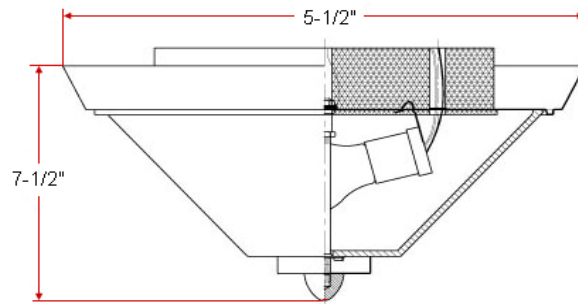

Dimensions

Warranty & Compliances

Warranty	10 Year Limited Warranty
UL	UL/cUL; Suitable for damp locations
ADA	N/A
EnergyStar	N/A

Companion Fixtures

2 LT Ceiling Mount	516955	
1 LT Wall Mount	516963	
2 LT Wall Mount	516971	
3 LT Vanity Light	516989	
4 LT Vanity Light	516997	

Type:

Job:

Order Code:

Approvals:

Design House reserves the right to make changes in materials, specifications & models at any time. Design House also reserves the right to discontinue product without notice or obligation.