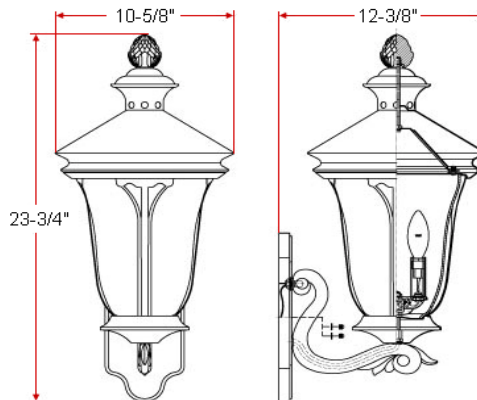

Dimensions

Warranty & Compliances

Warranty	10 Year Limited Warranty
UL	UL/cUL; Suitable for damp locations
ADA	N/A
EnergyStar	N/A

Companion Fixtures

Uplight	516740	
Downlight	516757	

Type:
Job:
Order Code:
Approvals:

Design House reserves the right to make changes in materials, specifications & models at any time. Design House also reserves the right to discontinue product without notice or obligation.