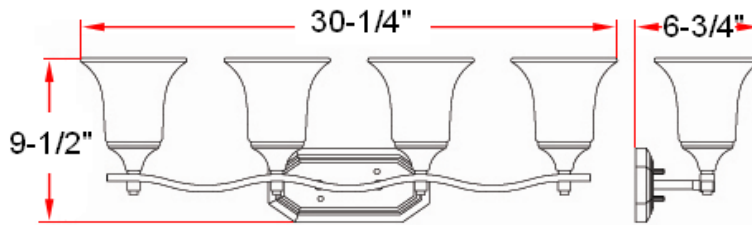

## Specifications

<b>Material Construction:</b>	Formed Steel
<b>Lens:</b>	Frosted glass
<b>Lamp Type &amp; Wattage:</b>	Four 13W GU 24 CFL lamps (2700K)
<b>Mounting:</b>	Wall mounted; Suitable for up/down mounting
<b>Finish:</b>	Oil Rubbed Bronze (US10B)
<b>Voltage:</b>	120V
<b>Weight:</b>	6.2 lbs
<b>Companion Fixtures:</b>	Chandeliers, wall mounts, pendants & ceiling mounts

## Dimensions