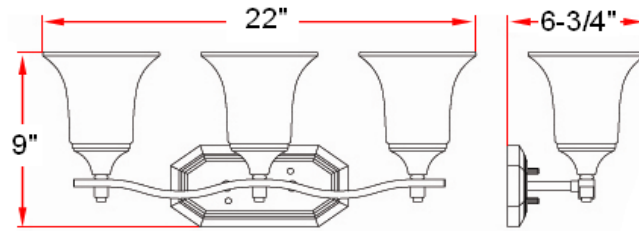

JUNEAU 3 LT Vanity Light

Specifications

Material Construction:	Formed Steel
Lens:	Frosted glass
Lamp Type & Wattage:	Three 13W GU 24 CFL lamps (2700K)
Mounting:	Wall mounted; Suitable for up/down mounting
Finish:	Oil Rubbed Bronze (US10B)
Voltage:	120V
Weight:	5.1 lbs
Companion Fixtures:	Chandeliers, wall mounts, pendants & ceiling mounts

Dimensions

Warranty & Compliances

Warranty	2 Year Limited Warranty
UL	UL/cUL listed; Suitable for damp locations
ADA	N/A
EnergyStar	compliant

Companion Fixtures

3 LT Vanity Light	515908	
1 LT Wall Sconce	515874	
1 LT Wall Mount	515882	
2 LT Wall Mount	515890	
4 LT Vanity Light	515916	
1 LT Ceiling Mount	515841	
2 LT Ceiling Mount	515858	
3 LT Ceiling Mount	515866	
3 LT Chandelier	515783	
5 LT Chandelier	515791	
9 LT Chandelier	515809	
Island Light	515817	
Pendant	515825	
Mini Pendant	515833	