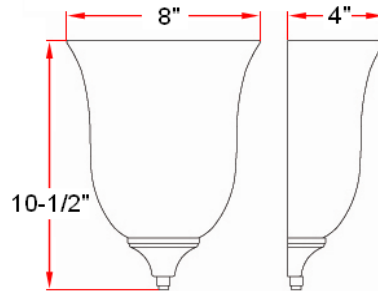

JUNEAU 1 LT Wall Sconce

Specifications

Material Construction:	Formed Steel
Lens:	Frosted glass
Lamp Type & Wattage:	One 13W GU 24 CFL lamp (2700K)
Mounting:	Wall mounted; Suitable for up/down mounting
Finish:	Oil Rubbed Bronze (US10B)
Voltage:	120V
Weight:	2.36 lbs
Companion Fixtures:	Chandeliers, wall mounts, pendants & ceiling mounts

Dimensions

Warranty & Compliances

Warranty	2 Year Limited Warranty
UL	UL/cUL listed; Suitable for damp locations
ADA	compliant
EnergyStar	compliant

Companion Fixtures

1 LT Wall Sconce	515874	
1 LT Wall Mount	515882	
2 LT Wall Mount	515890	
3 LT Vanity Light	515908	
4 LT Vanity Light	515916	
1 LT Ceiling Mount	515841	
2 LT Ceiling Mount	515858	
3 LT Ceiling Mount	515866	
3 LT Chandelier	515783	
5 LT Chandelier	515791	
9 LT Chandelier	515809	
Island Light	515817	
Pendant	515825	
Mini Pendant	515833	