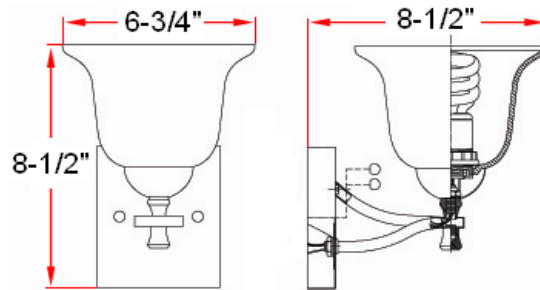

IRONWOOD SN 1 LT Wall Mount

Specifications

Material Construction:	Formed Steel
Lens:	Snow glass
Lamp Type & Wattage:	One 13W GU 24 CFL lamp (2700K)
Mounting:	Wall mounted; Suitable for up/down mounting
Finish:	Satin Nickel (US15)
Voltage:	120V
Weight:	2.42 lbs
Companion Fixtures:	Chandeliers, wall mounts, pendants & ceiling mounts

Dimensions

Warranty & Compliances

Warranty	2 Year Limited Warranty
UL	UL/cUL listed; Suitable for damp locations
ADA	N/A
EnergyStar	compliant

Companion Fixtures

1 LT Wall Mount	515627	
1 LT Wall Sconce	515619	
2 LT Wall Mount	515635	
3 LT Vanity Light	515692	
4 LT Vanity Light	515775	
2 LT Semi Flush Mount	515593	
2 LT Ceiling Mount	515601	
3 LT Chandelier	515536	
5 LT Chandelier	515544	
9 LT Chandelier	515551	
Island Light	515569	
Pendant	515577	
Mini Pendant	515585	