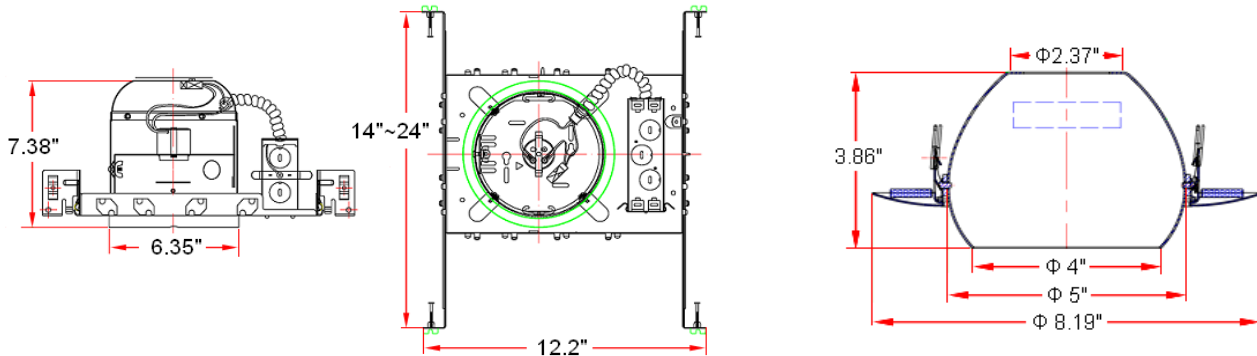

6" Recessed Kit (White Adjustable Eyeball Trim)

Specifications

Housing Construction:	Formed steel; airtight
Trim Construction:	White Adjustable eyeball trim [steel]
Installation:	One 6" new construction housing with hanger bars
Voltage:	120V
Weight:	3.5 lbs.
Lamp type and wattage:	IC = 75W R30 Non-IC = 50W PAR30/BR30

Dimensions

Warranty & Compliances

Warranty	5 Year Limited Warranty
UL	UL Listed
ADA	N/A
EnergyStar	N/A
WA State	Washington State Energy Code compliant

Order Codes

Housing & Trim 515072

Type:

Job:

Order Code: