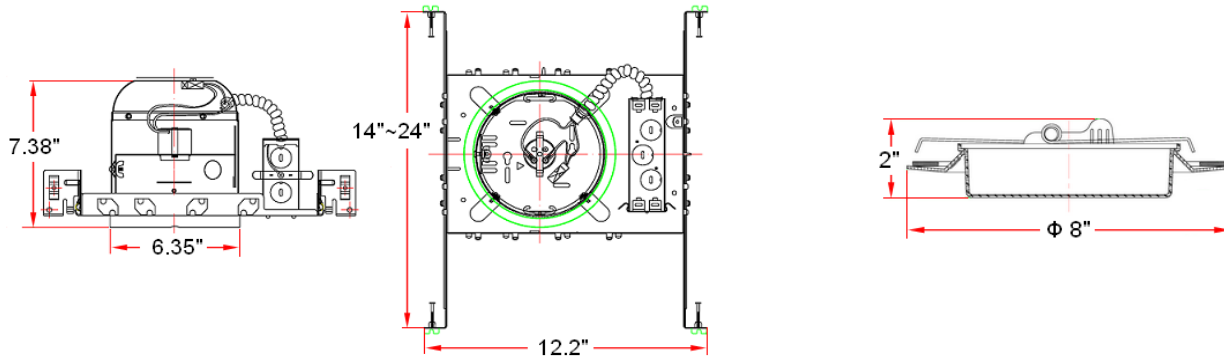

Dimensions

Warranty & Compliances

Warranty	5 Year Limited Warranty
UL	UL Listed; Suitable for damp locations
ADA	N/A
EnergyStar	N/A
WA State	Washington State Energy Code compliant

Order Codes

Housing & Trim: 515056

Type:
Job:
Order Code:
Approvals:

Design House reserves the right to make changes in materials, specifications & models at any time. Design House also reserves the right to discontinue product without notice or obligation.