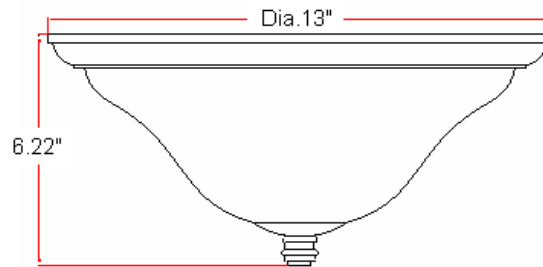

Dimensions

Warranty & Compliances

Warranty	10 Year Limited Warranty
UL	UL/cUL listed
ADA	N/A
EnergyStar	N/A

Companion Fixtures

2 LT Ceiling Mount	514976	
1 LT Wall Mount	514927	
2 LT Wall Mount	514919	
3 LT Wall Mount	514901	
4 LT Wall Mount	514984	
2 LT Semi Flush Mount	514935	
3 LT Chandelier	514893	
5 LT Chandelier	514885	
9 LT Chandelier	514943	
Pendant	514950	
Mini Pendant	514968	

Type:

Job:

Order Code:

Approvals:

Design House reserves the right to make changes in materials, specifications & models at any time. Design House also reserves the right to discontinue product without notice or obligation.